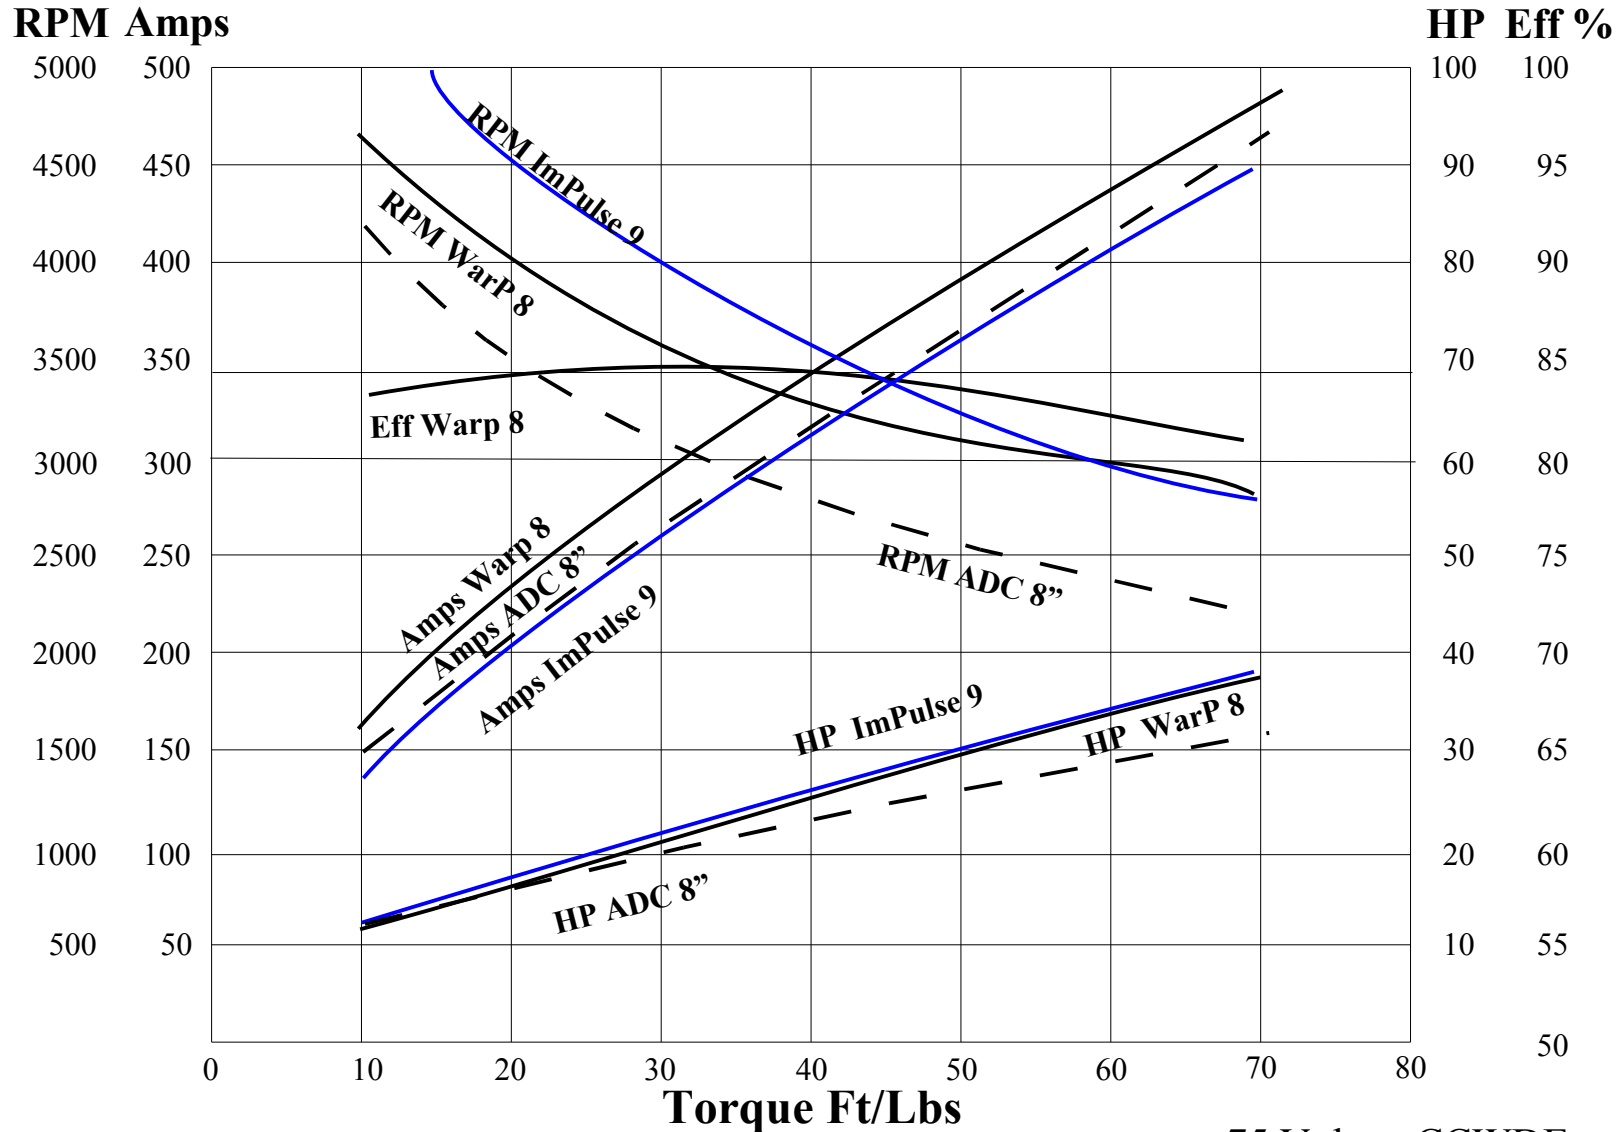

NetGain Motors, Inc.

900 North State Street / Suite 101 / Lockport, IL 60441 / 630-243-9100 / 630-685-4054 (FAX)

75 Volts – CCWDE

Note: All WarP 8 & ImPulse 9 values are derived from actual Dynamometer testing and ADC 8" data are estimated values from published graphs.