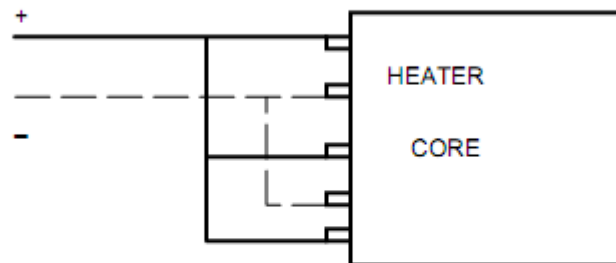

EV Source LLC

<http://www.evsource.com>

1500W Ceramic Heater Wiring Diagram

PTC HEATER

(5 Wire core)

The heater core must be switched with a DC rated contactor of at least 20 Amps, such as the Albright SW-60.